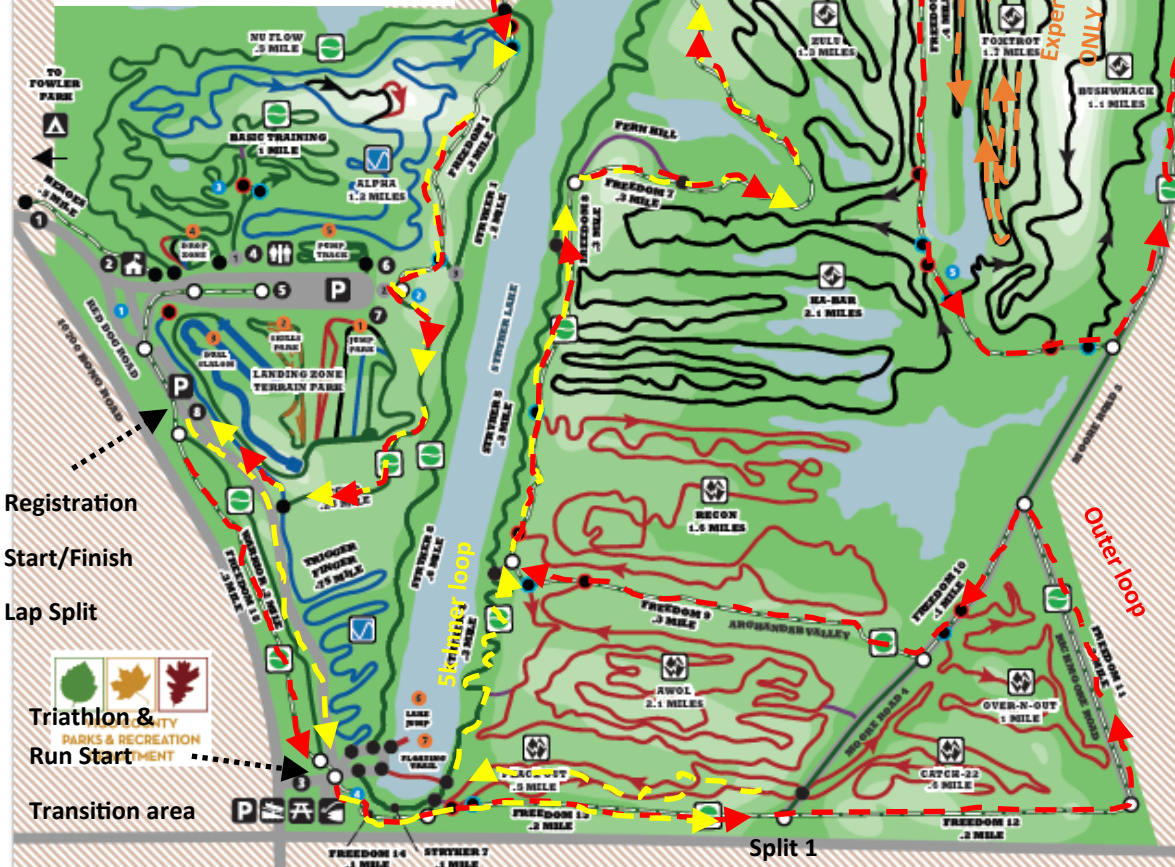

GRIFFIN BIKE PARK OFFICIAL PARK MAP

- TRAIL DIFFICULTY**
- BEGINNER
 - INTERMEDIATE
 - ADVANCED
 - EXPERT
 - CONNECTOR
 - MTB ADAPTIVE
- TRAIL SIGNS**
- FREEDOM TRAIL ROUTE
 - TRAIL ENTRANCE
 - TRAIL EXIT
 - TRAIL INTERSECTION

DINO Gravel
Triathlon / Run

Saturday

- 5k—one inner loop (yellow)
- 10k—2 laps of inner (yellow)

DINO MTB race

Sunday

1,2,3, or 4 laps of Outer (red) loop

Exp&Sport add most of Foxtrot (orange)

- TRAIL RATINGS**
- BASIC TRAINING
 - FREEDOM
 - STRYKER LAKE
 - ALPHA
 - BUFFALOES
 - NU FLOW
 - SNIPER
 - ROCK & ROLL
 - BUSHWHACK
 - FOXTROT
 - ZULU
 - KA-BAR
 - RECON
 - AWOL
 - OVER N' OUT
 - CATCH-22
 - PEACE OUT
 - WARRIOR
 - TRIGGER FINGER
 - ECHO
 - CHIGGER UP
 - STRYKER LAKE
 - HEROES

SCAN TO
 DOWNLOAD MAP

GRIFFIN BIKE PARK
 10700 BONO ROAD
 TERRE HAUTE, INDIANA
 (812) 462-3392
 WWW.GRIFFINBIKEPARK.COM

Registration
 Start/Finish
 Lap Split

Transition area

Split 1

EAST OREGON CHURCH ROAD